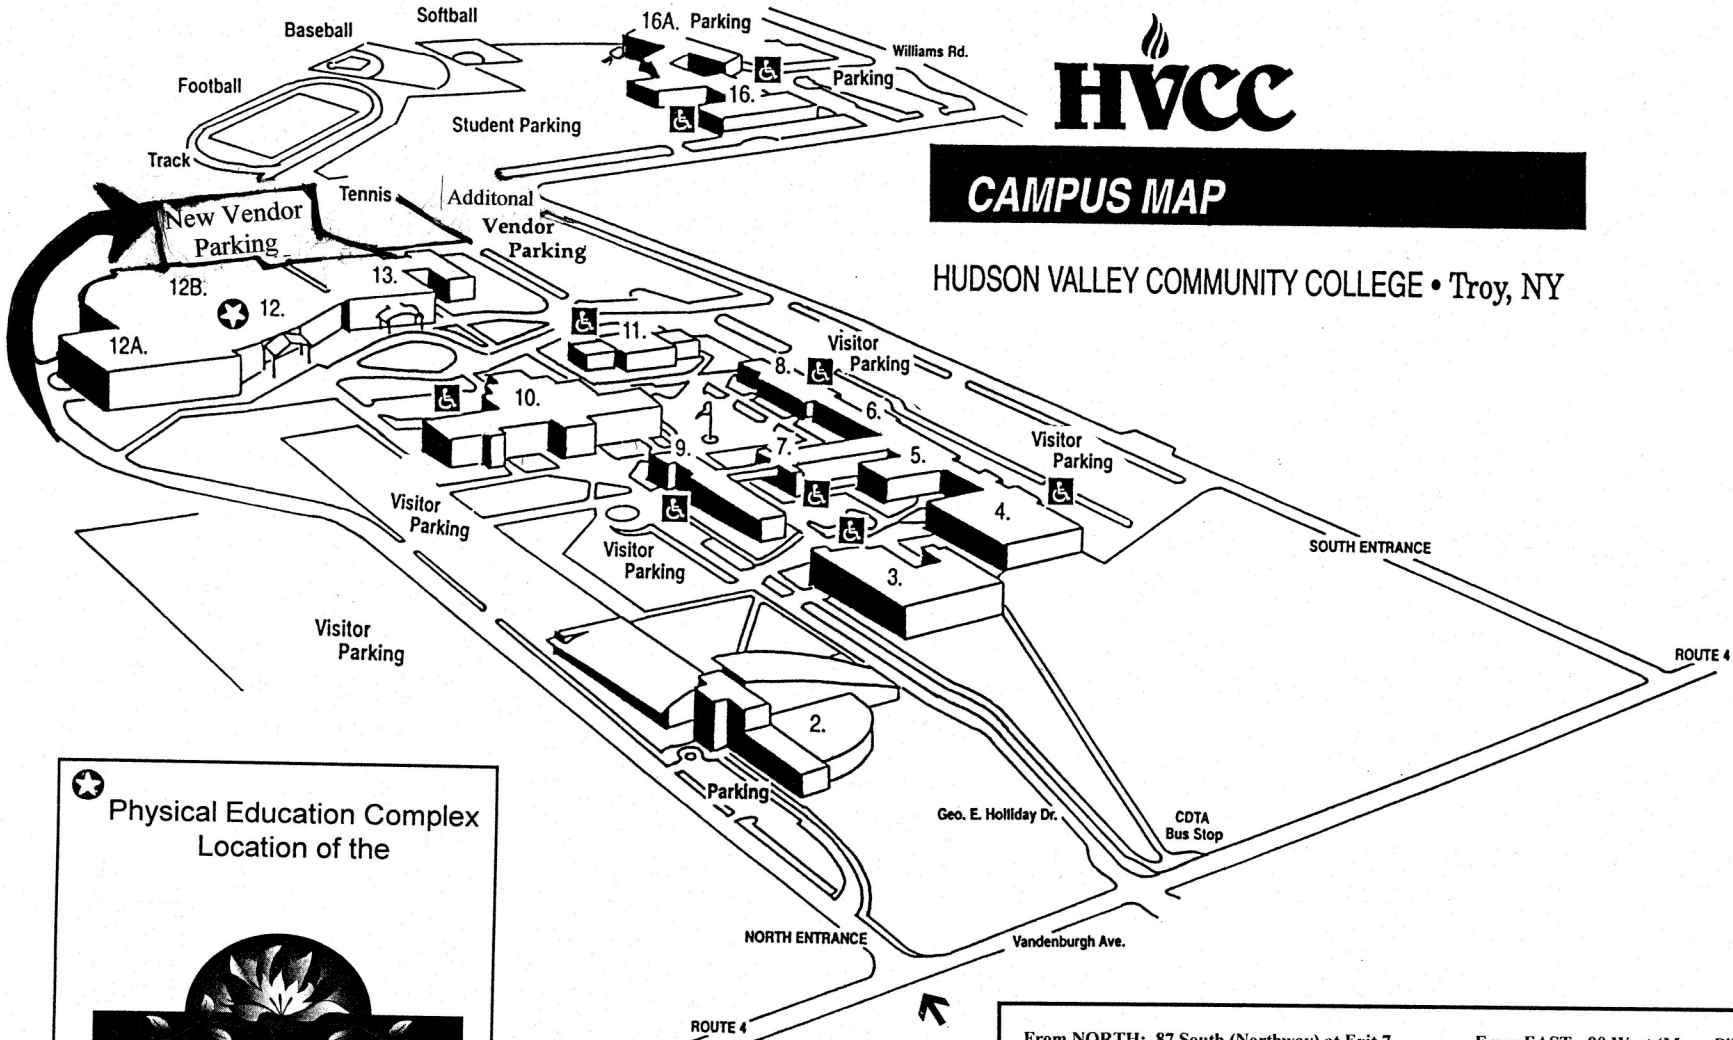

CAMPUS MAP

HUDSON VALLEY COMMUNITY COLLEGE • Troy, NY

★ Physical Education Complex
Location of the

CAPITAL DISTRICT
GARDEN & FLOWER SHOW

From NORTH: 87 South (Northway) at Exit 7, take Rt. 7 East for 1.5 miles to I-787 South. Take I-787 South to Rt. 378 East. Follow Rt. 378 over bridge, turn right onto Morrison Avenue. Turn right onto Rt. 4 South. Turn left onto North Drive.

From EAST: 90 West (Mass. Pike & NYS Thruway Berkshire Spur) at Exit B-1 (I-90 West). Go I-90 West to Exit 9, turn right onto Rt. 4 North. Follow Rt. 4 North five miles. Turn right onto North Drive.

From SOUTH: Leave NYS Thruway at Exit 23, straight to I-787 North. Proceed 6 miles to exit for Rt. 378 East. Follow Rt. 378 over the bridge, turn right onto Morrison Avenue. Turn right onto Rt. 4 South. Turn left onto North Drive.

From WEST: Leave I-90 (NYS Thruway) at Exit 24 and go I-90 East. Follow I-90 East to Exit 9 (Rt. 4 North). Follow Rt. 4 North five miles. Turn right onto North Drive.